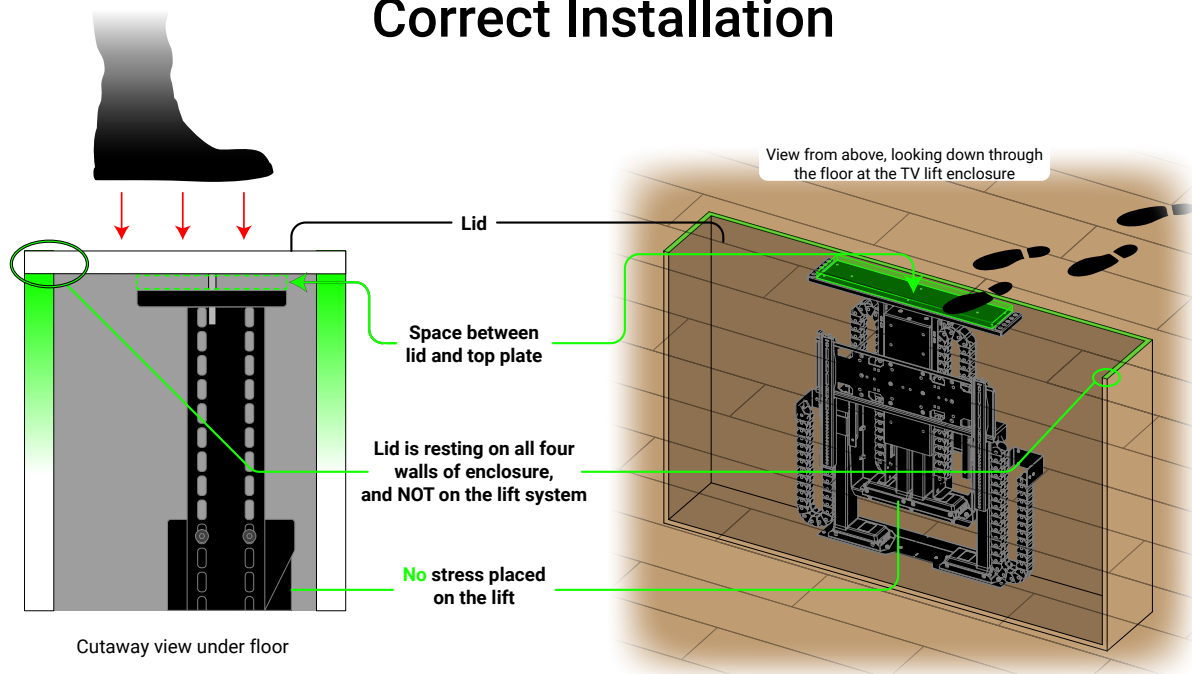

NEXUS 21

COPYRIGHT 2020 - ALL RIGHTS RESERVED
UPDATED 9/2/20

MODEL XL-85 DIAGRAM WITH SOUNDBAR - CABINET REFERENCE DIMENSIONS

NOTES:

1. LID SUPPORTS ALLOW LID PLATE TO BE ADJUSTED FLUSH WITH UNDERSIDE OF LID
2. LID ATTACHMENT PINS ALLOW LID TO FLOAT WITH THE USE OF LID CATCHES
3. MINIMUM SEAM CAN BE REDUCED TO 0.0625" [0.2] WITH A 45 DEGREE BEVEL ON THE EDGES OF THE LID

NEXUS₂₁

COPYRIGHT 2020 - ALL RIGHTS RESERVED
UPDATED 9/2/20

If Installing Lift Under Floor, You **MUST** Make the Following Modifications

Correct Installation

Incorrect Installation

Notes:

1. The lid should be constructed so that it is supported by the walls of the cabinet on all four sides
2. If you have any questions about this please contact our support team at 4803065462