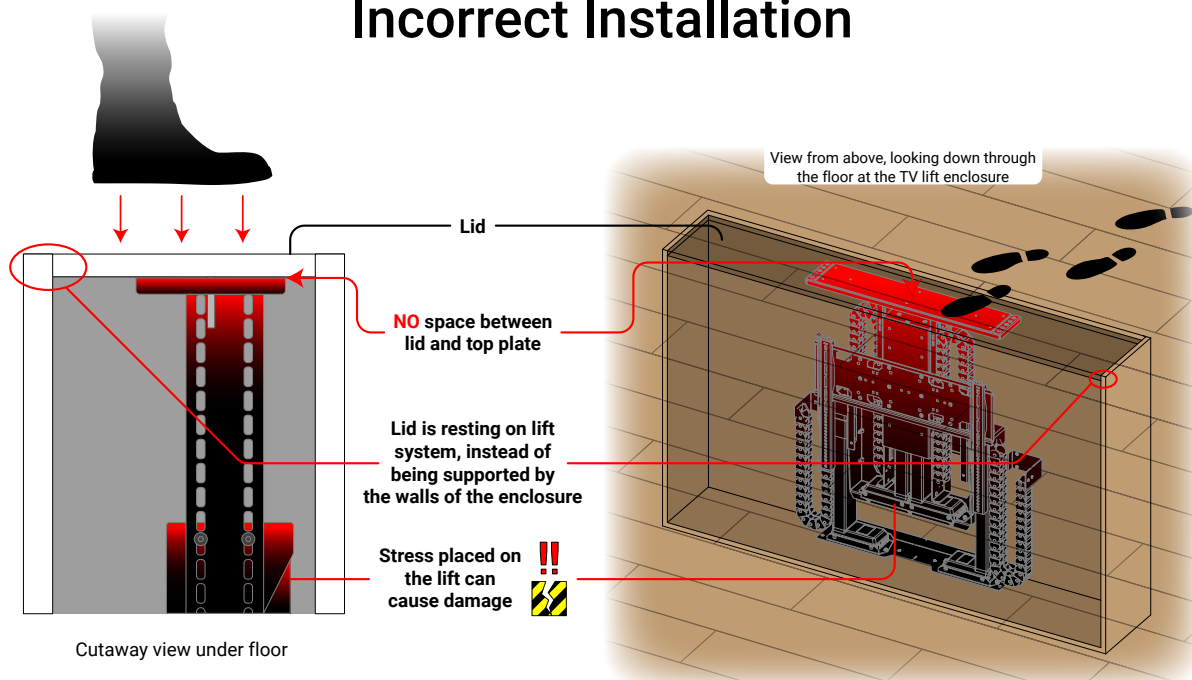

NEXUS 21

COPYRIGHT 2020 - ALL RIGHTS RESERVED
UPDATED 9/2/20

MODEL XL-85 DIAGRAM WITH SOUNDBAR - CABINET REFERENCE DIMENSIONS

NOTES:

1. LID SUPPORTS ALLOW LID PLATE TO BE ADJUSTED FLUSH WITH UNDERSIDE OF LID
2. LID ATTACHMENT PINS ALLOW LID TO FLOAT WITH THE USE OF LID CATCHES
3. MINIMUM SEAM CAN BE REDUCED TO 0.0625" [0.2] WITH A 45 DEGREE BEVEL ON THE EDGES OF THE LID

NEXUS₂₁

COPYRIGHT 2020 - ALL RIGHTS RESERVED
UPDATED 9/2/20

If Installing Lift Under Floor, You **MUST** Make the Following Modifications

Correct Installation

Incorrect Installation

Notes:

1. The lid should be constructed so that it is supported by the walls of the cabinet on all four sides
2. If you have any questions about this please contact our support team at 4803065462