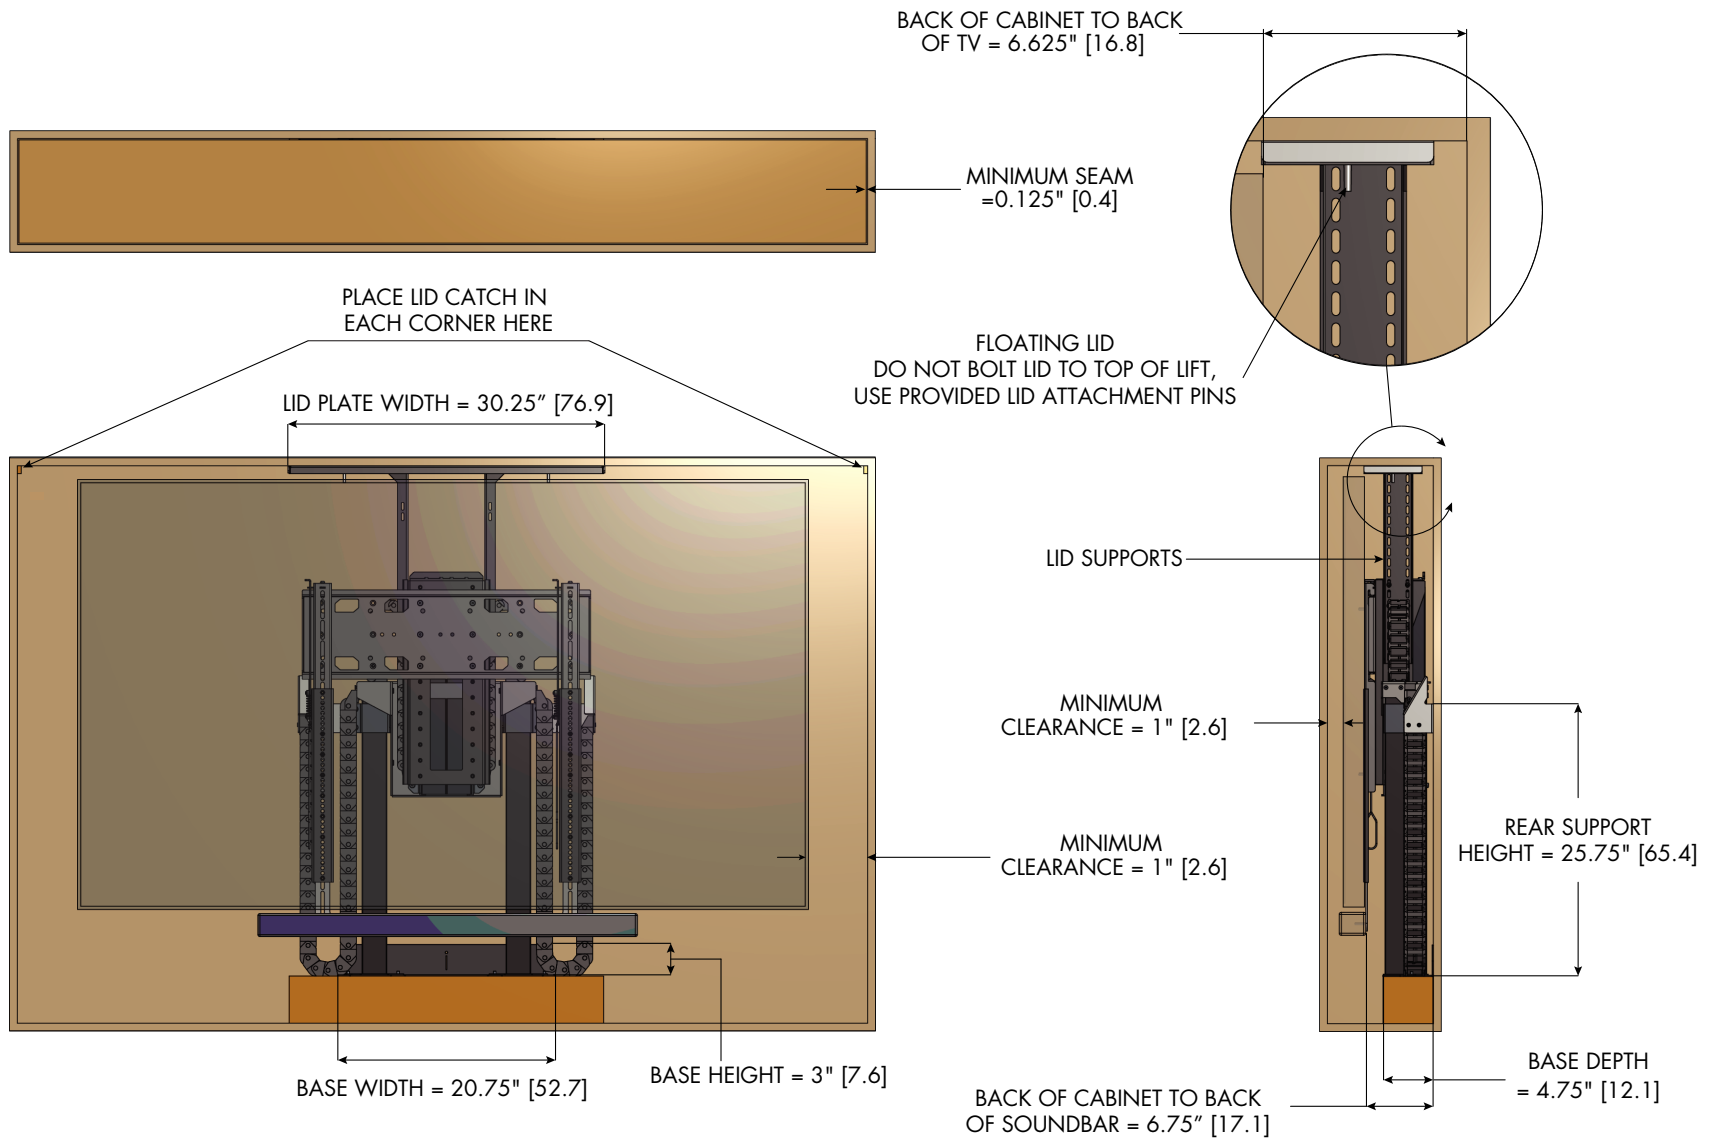

MODEL XL-85 DIAGRAM WITH SOUNDBAR - PRIMARY CABINET DIMENSIONS

SPECIFICATIONS (CENTIMETERS ARE REPRESENTED BY [])

MAX TV SIZE : 86"
 MAX WEIGHT CAPACITY : 175 LBS [79.4 KG]
 MAX TRAVEL [EXTENSION] : 65" [165.1]
 LIFT SYSTEM HEIGHT : 39.25" [99.7] TO 53.875" [136.8]
 MAX TV + SOUNDBAR HEIGHT: 64" [162.6] MINUS LID THICKNESS

QUICK REFERENCE DIMENSION GUIDE (USE WHICHEVER IS GREATER)

TV DIMENSIONS : W____, H____, D____
 SOUNDBAR DIMENSIONS : SW____, SH____, SD____
 MIN. INTERIOR CABINET WIDTH : W + 2" [5.1] OR SW + 2" [5.1] = ____ OR 32.5" [82.6]
 MIN. LID CUTOUT WIDTH : W + 2" [5.1] OR SW + 2" [5.1] = ____ OR 32.5" [82.6]
 MIN. INTERIOR CABINET HEIGHT : H + SH + 3.5" [8.9] = ____ OR 39.375" [100]
 MIN. INTERIOR CABINET DEPTH : D + 7.625" [19.4] OR SD + 7.75" [19.7] = ____
 MIN. LID CUTOUT DEPTH : D + 7.625" [19.4] OR SD + 7.75" [19.7] = ____
 PLATFORM HEIGHT : INTERIOR CABINET HEIGHT MINUS 53.375" [135.6]

NOTES:

1. THE CABINET BOX SHOWN IN THE DIAGRAM IS FOR REFERENCE ONLY AND IS NOT PROVIDED WITH THE LIFT SYSTEM
2. WHEN DETERMINING TV HEIGHT, ALWAYS USE MANUFACTURER SUPPLIED "TV WITHOUT STAND" HEIGHT
3. LIFT MECHANISM IS POWDER COATED BLACK STEEL, COLORS IN DIAGRAM ARE FOR CLARITY ONLY
4. LIFT ENCLOSURE'S REAR PANEL SHOULD BE CONSTRUCTED TO WITHSTAND A HORIZONTAL LOAD OF 600 LBS [272.2 kg] OR MORE

NEXUS 21

COPYRIGHT 2020 - ALL RIGHTS RESERVED
UPDATED 9/2/20

MODEL XL-85 DIAGRAM WITH SOUNDBAR - CABINET REFERENCE DIMENSIONS

NOTES:

1. LID SUPPORTS ALLOW LID PLATE TO BE ADJUSTED FLUSH WITH UNDERSIDE OF LID
2. LID ATTACHMENT PINS ALLOW LID TO FLOAT WITH THE USE OF LID CATCHES
3. MINIMUM SEAM CAN BE REDUCED TO 0.0625" [0.2] WITH A 45 DEGREE BEVEL ON THE EDGES OF THE LID