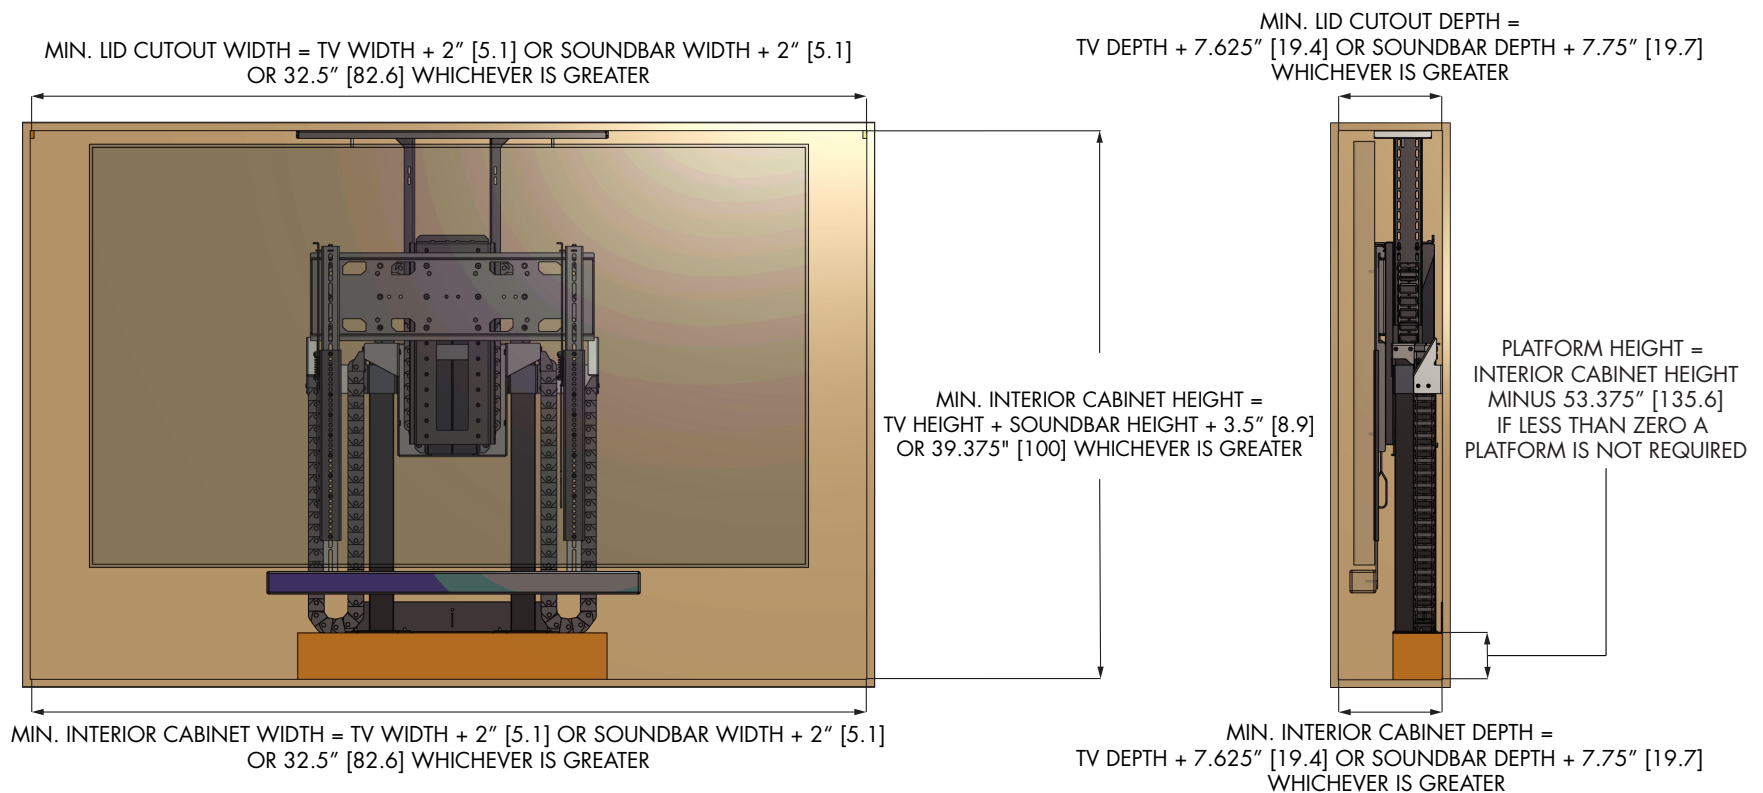

MODEL XL-85 DIAGRAM WITH SOUNDBAR - PRIMARY CABINET DIMENSIONS

SPECIFICATIONS (CENTIMETERS ARE REPRESENTED BY [])

MAX TV SIZE : 86"
 MAX WEIGHT CAPACITY : 175 LBS [79.4 KG]
 MAX TRAVEL [EXTENSION] : 65" [165.1]
 LIFT SYSTEM HEIGHT : 39.25" [99.7] TO 53.875" [136.8]
 MAX TV + SOUNDBAR HEIGHT: 64" [162.6] MINUS LID THICKNESS

QUICK REFERENCE DIMENSION GUIDE (USE WHICHEVER IS GREATER)

TV DIMENSIONS : W____, H____, D____
 SOUNDBAR DIMENSIONS : SW____, SH____, SD____
 MIN. INTERIOR CABINET WIDTH : W + 2" [5.1] OR SW + 2" [5.1] = ____ OR 32.5" [82.6]
 MIN. LID CUTOUT WIDTH : W + 2" [5.1] OR SW + 2" [5.1] = ____ OR 32.5" [82.6]
 MIN. INTERIOR CABINET HEIGHT : H + SH + 3.5" [8.9] = ____ OR 39.375" [100]
 MIN. INTERIOR CABINET DEPTH : D + 7.625" [19.4] OR SD + 7.75" [19.7] = ____
 MIN. LID CUTOUT DEPTH : D + 7.625" [19.4] OR SD + 7.75" [19.7] = ____
 PLATFORM HEIGHT : INTERIOR CABINET HEIGHT MINUS 53.375" [135.6]

NOTES:

1. THE CABINET BOX SHOWN IN THE DIAGRAM IS FOR REFERENCE ONLY AND IS NOT PROVIDED WITH THE LIFT SYSTEM
2. WHEN DETERMINING TV HEIGHT, ALWAYS USE MANUFACTURER SUPPLIED "TV WITHOUT STAND" HEIGHT
3. LIFT MECHANISM IS POWDER COATED BLACK STEEL, COLORS IN DIAGRAM ARE FOR CLARITY ONLY
4. LIFT ENCLOSURE'S REAR PANEL SHOULD BE CONSTRUCTED TO WITHSTAND A HORIZONTAL LOAD OF 600 LBS [272.2 kg] OR MORE

NEXUS 21

COPYRIGHT 2020 - ALL RIGHTS RESERVED
UPDATED 9/2/20

MODEL XL-85 DIAGRAM WITH SOUNDBAR - CABINET REFERENCE DIMENSIONS

NOTES:

1. LID SUPPORTS ALLOW LID PLATE TO BE ADJUSTED FLUSH WITH UNDERSIDE OF LID
2. LID ATTACHMENT PINS ALLOW LID TO FLOAT WITH THE USE OF LID CATCHES
3. MINIMUM SEAM CAN BE REDUCED TO 0.0625" [0.2] WITH A 45 DEGREE BEVEL ON THE EDGES OF THE LID